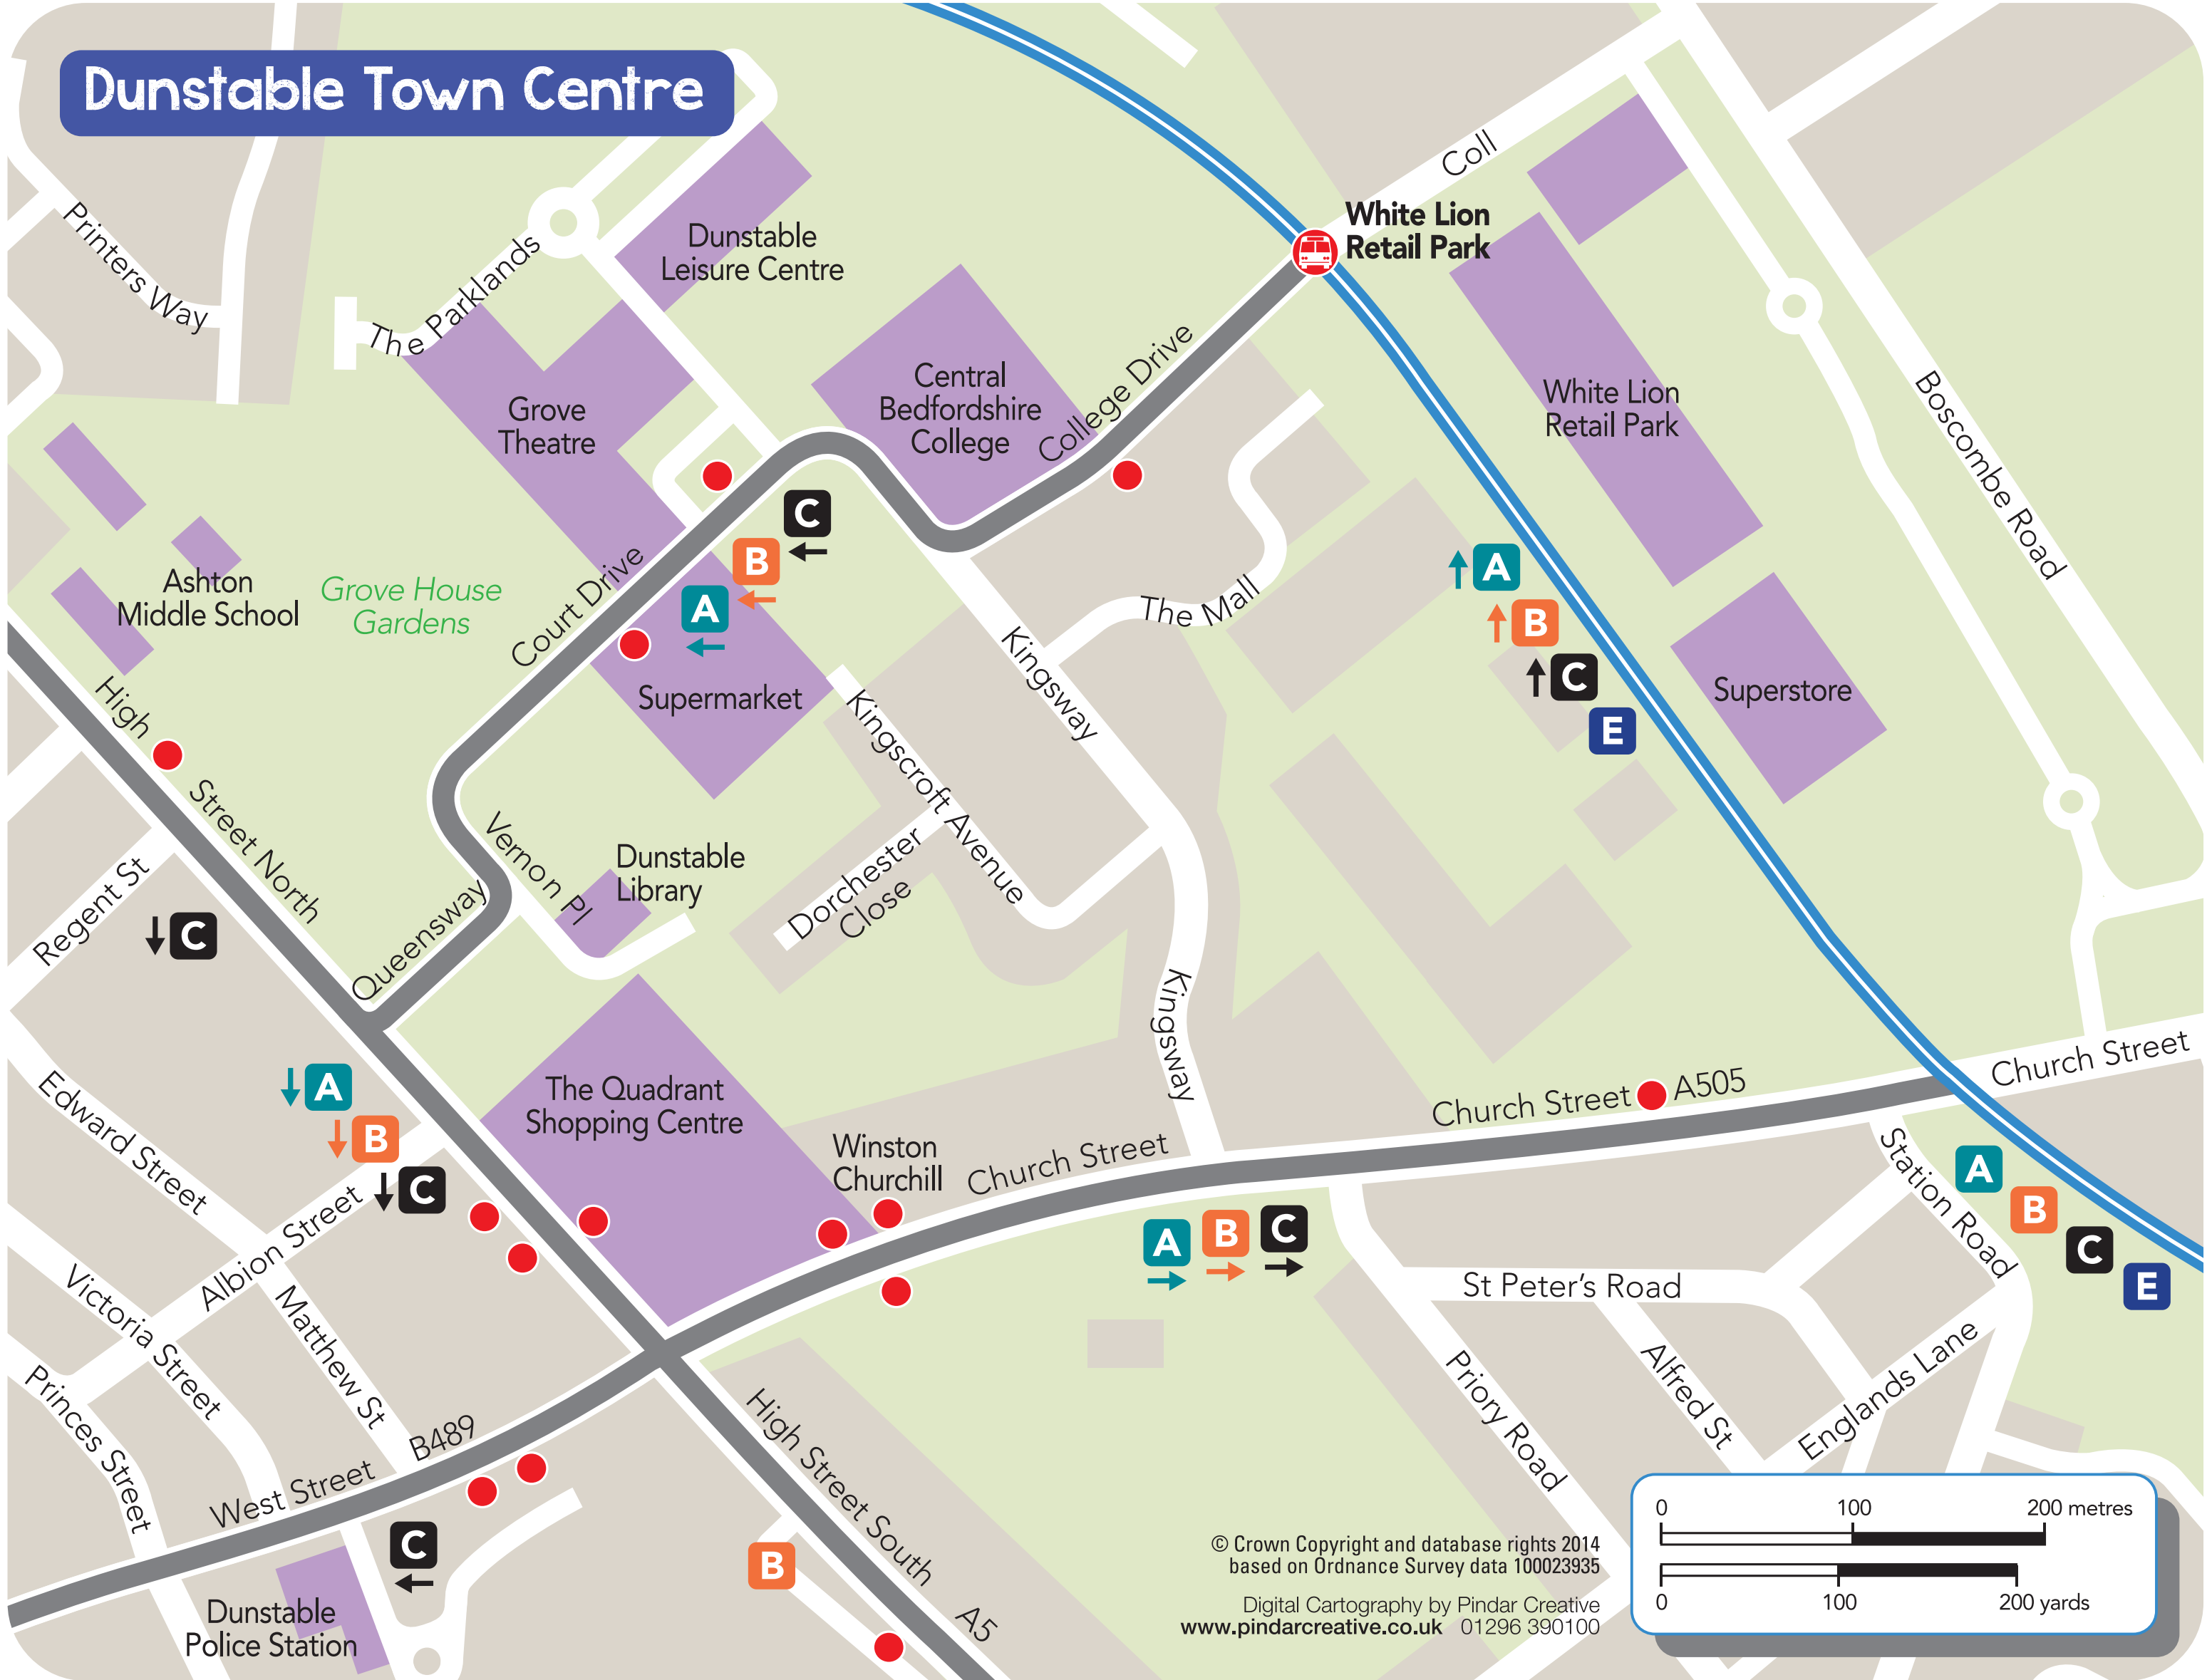

Dunstable Town Centre

© Crown Copyright and database rights 2014 based on Ordnance Survey data 100023935
Digital Cartography by Pindar Creative
www.pindarcreative.co.uk 01296 390100