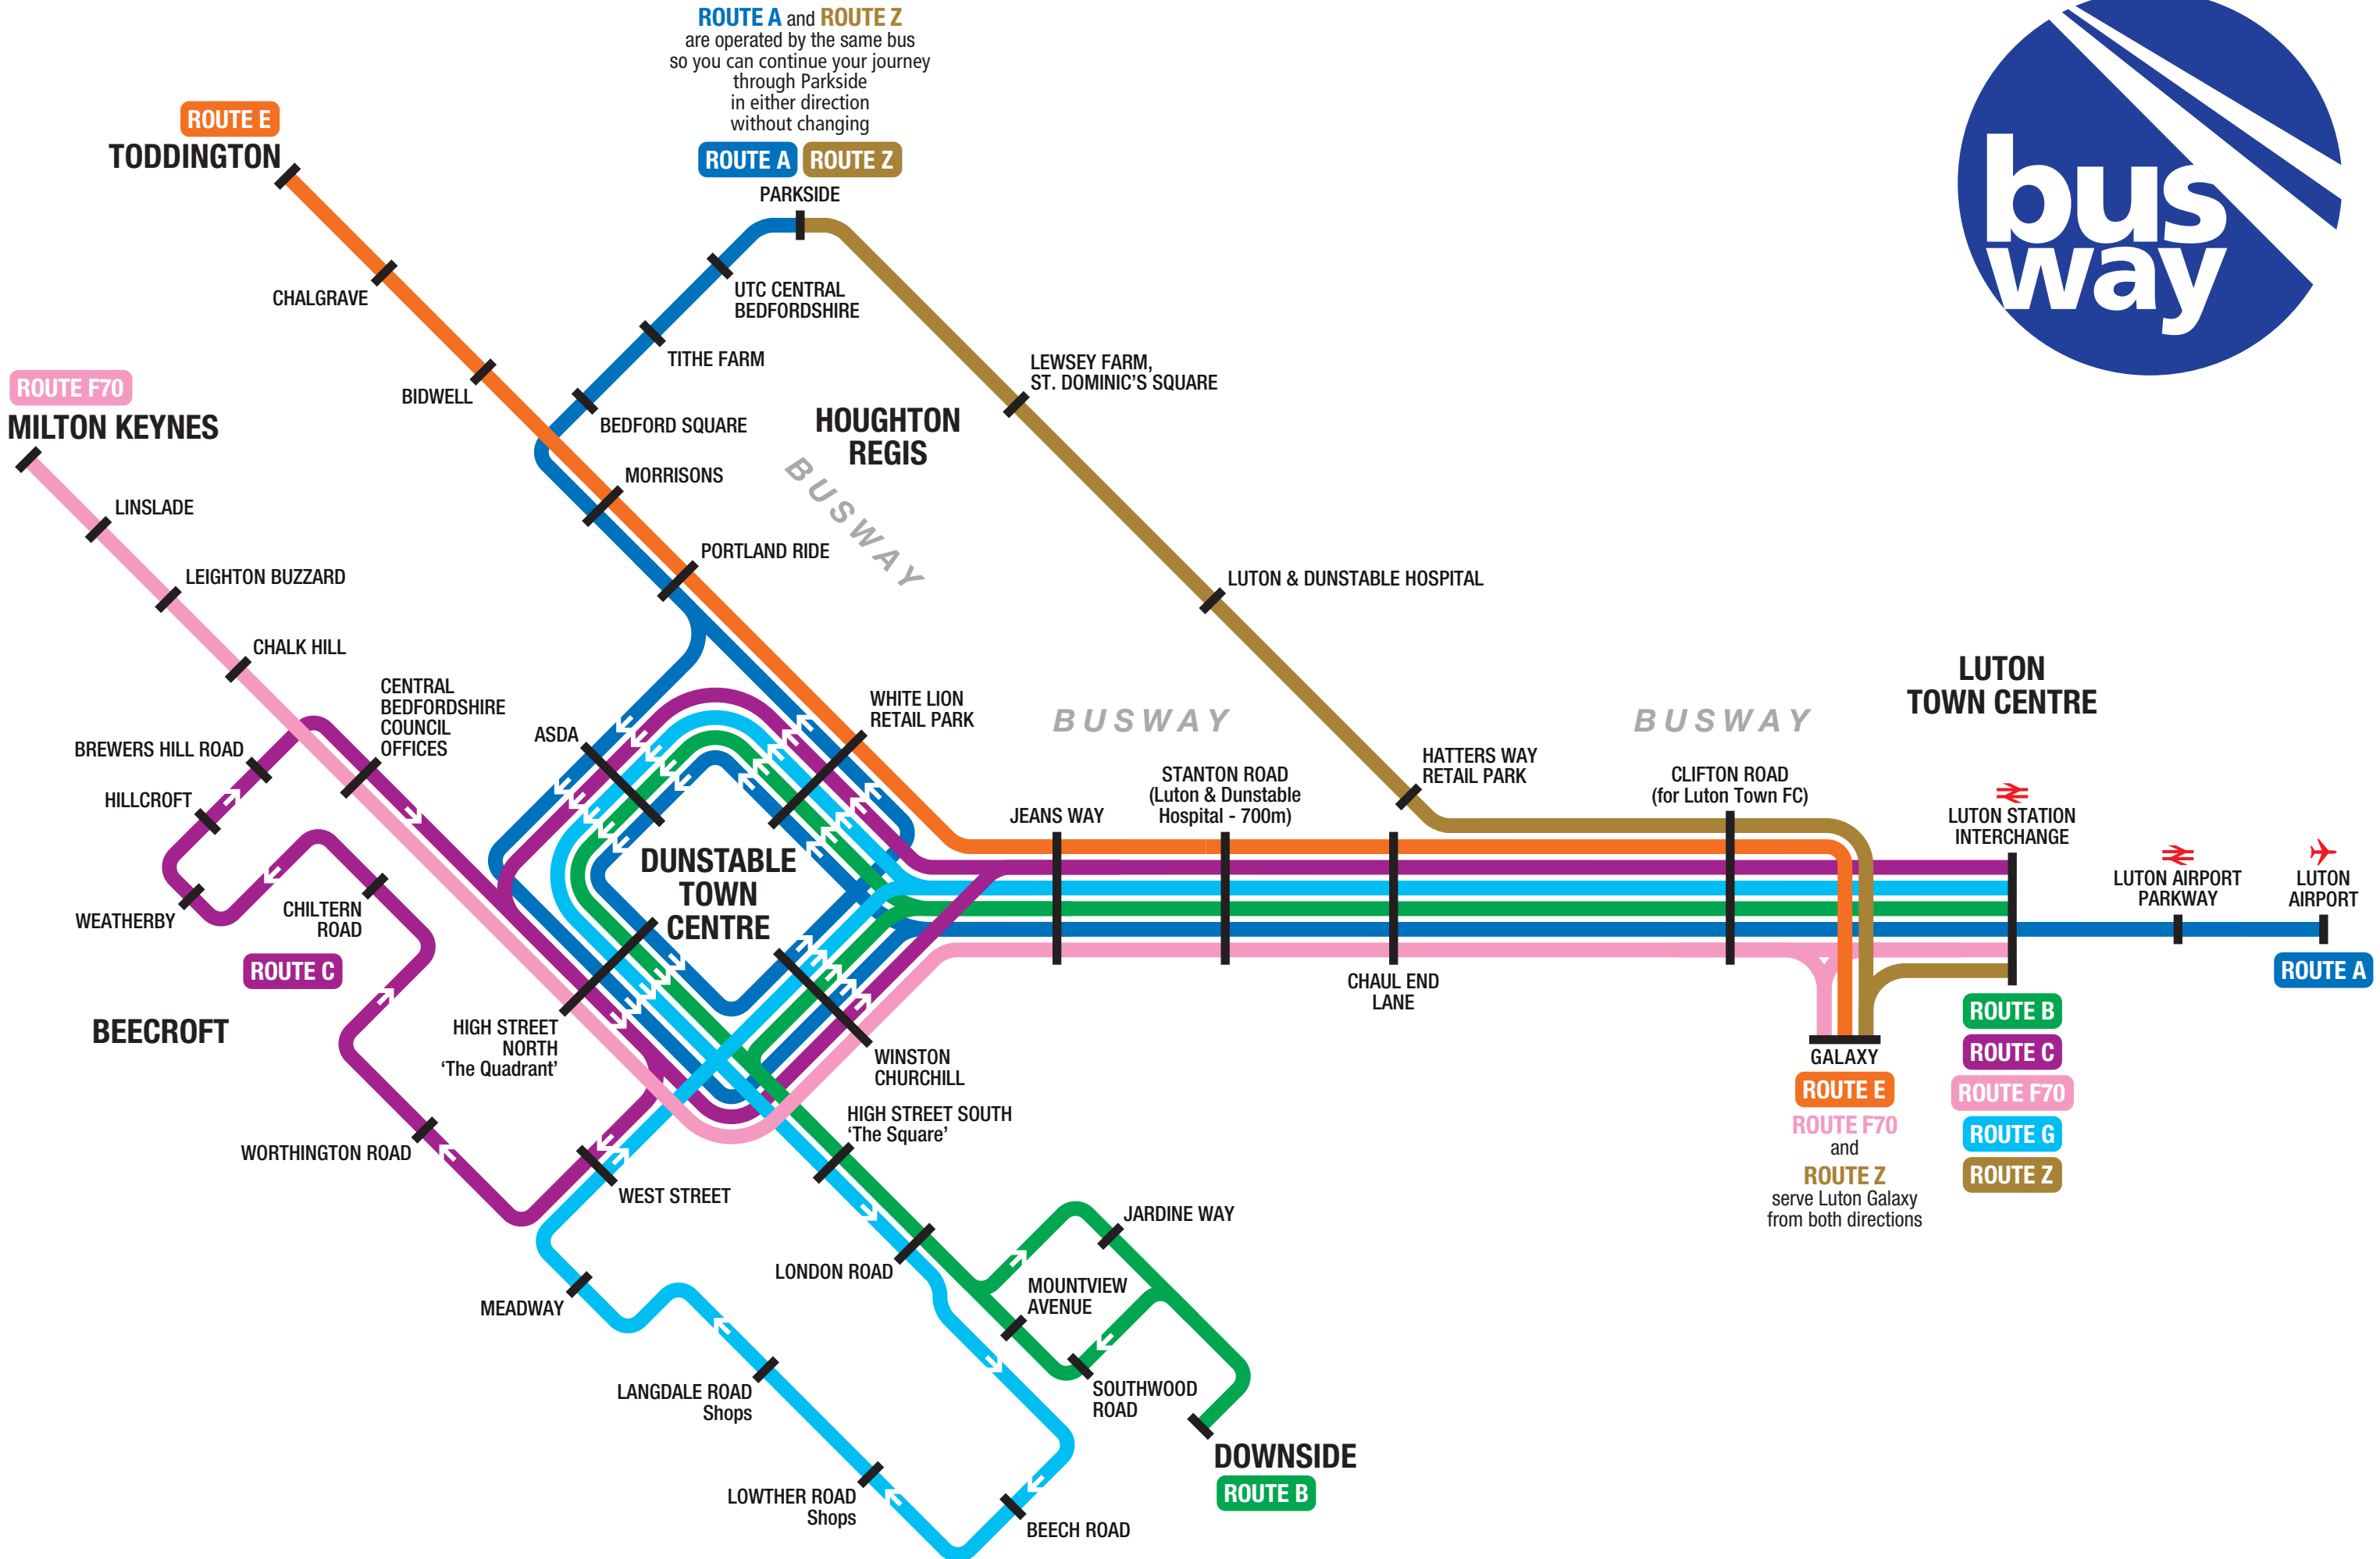

ROUTE A and **ROUTE Z**
are operated by the same bus
so you can continue your journey
through Parkside
in either direction
without changing

- ROUTE B**
- ROUTE C**
- ROUTE F70**
- ROUTE G**
- ROUTE Z**

ROUTE E
ROUTE F70
and
ROUTE Z
serve Luton Galaxy
from both directions